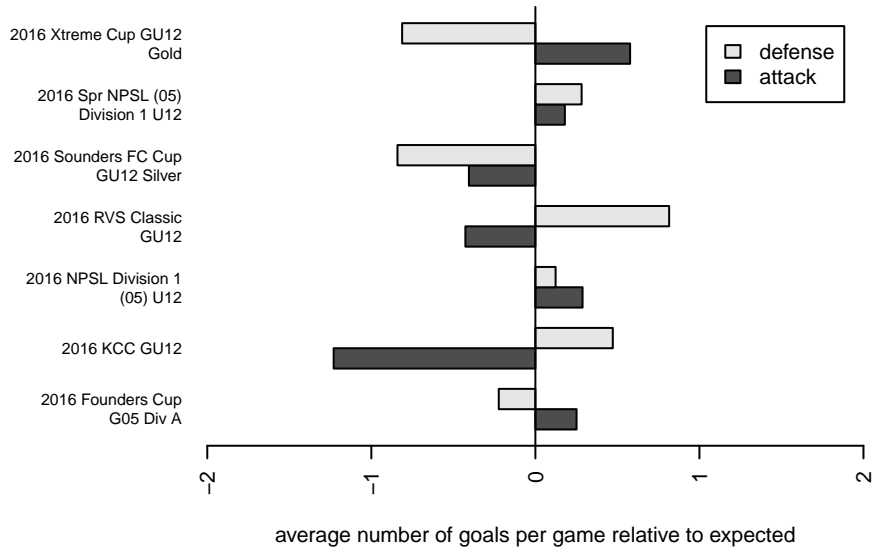

Performance relative to 13 month average