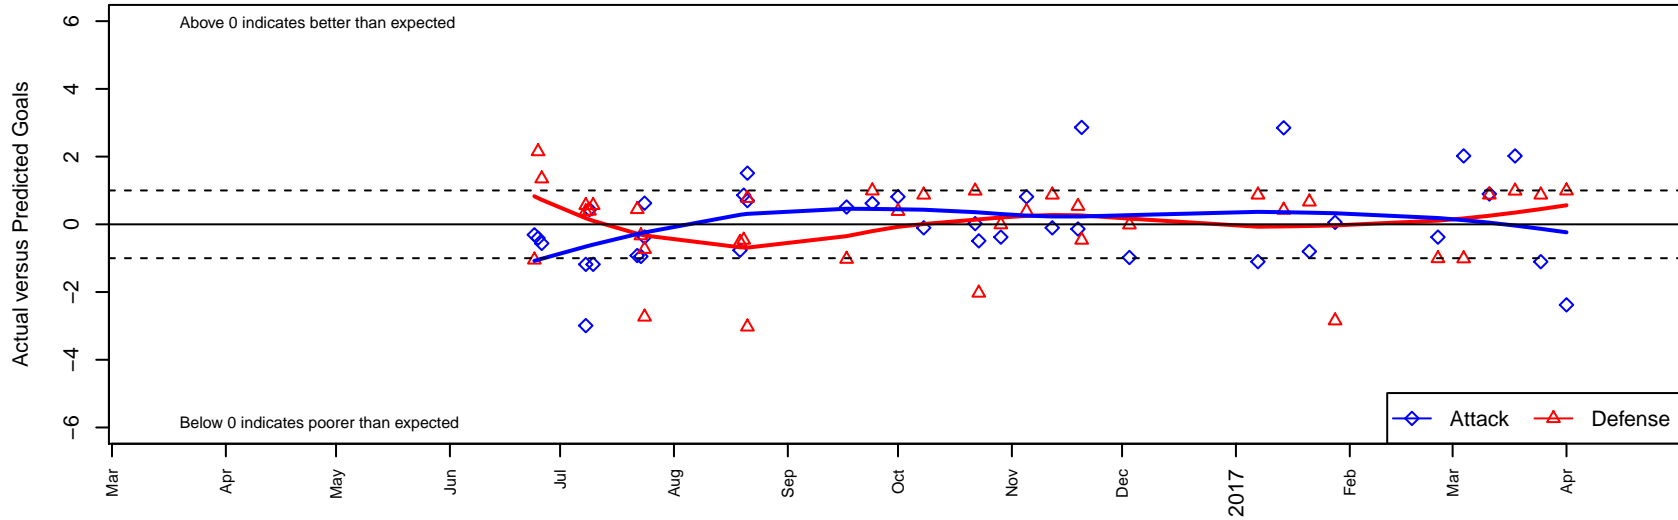

Kent United Green G05

Kent United
 Kent, WA
 G05 total strength=766
 attack=0.85 defense=0.92
 fall league = NPSL Div 1 (05) U12
 spr league = Spr NPSL (05) Div 1 U12

alt names used:
 Kent United G05 Green
 Kent United G05 Green
 Kent United G05 Richardson
 Kent United G05 Richardson
 Kent United G05 Richardson
 KU G05 Green- GU12
 Kent United G05 Green

Kent United Green G05
 Dots are actual minus expected GF (blue circles) and GA (red triangles).
 Blue line is smoothed change in attack strength. Red is smoothed change in defense strength.

**attack and defense variance (black dot)
relative to other teams
and top 10 in region**