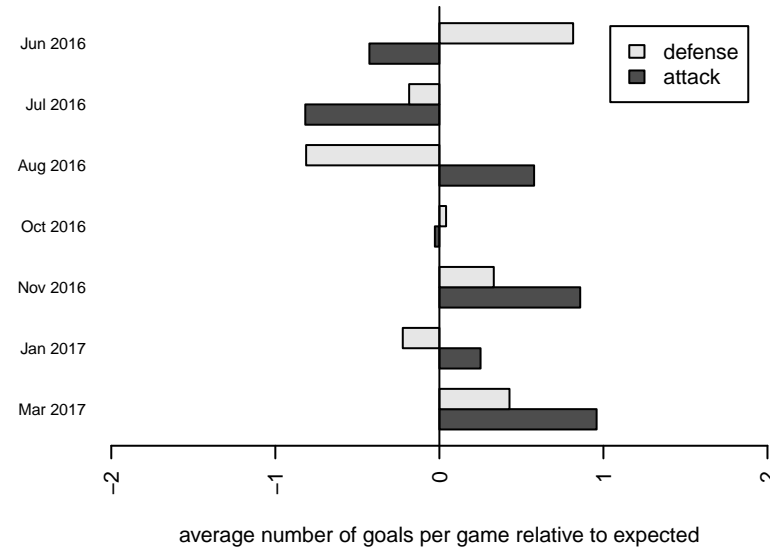

Performance relative to 13 month average