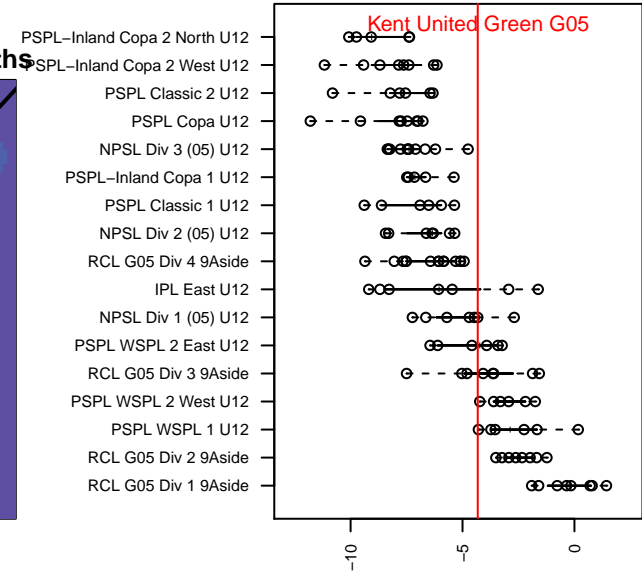

**attack and defense rating
relative to others at age
and all opponents in last 13 months**